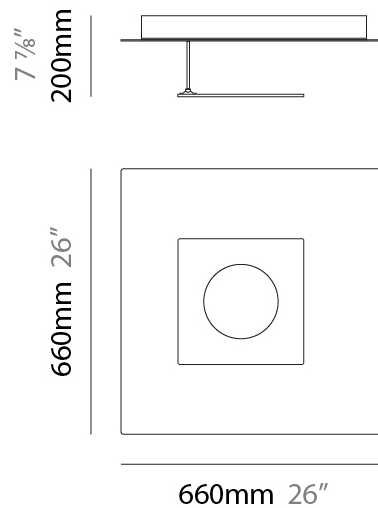

PETRA SURFACE

D42078- -

base number
Color   Finish
Temperature   Options

PROJECT _____
TYPE _____
SPECIFIER _____
QUANTITY _____
DATE _____

1. To build a product code in our configurator select the specify button on the base model # product page
2. To build a manual product code on this datasheet choose from the options listed below in blue font and add the suffix to the base model #

GENERAL

Series: Petra
Brand: Icone
Division: Design
Mounting Type: Surface
Mounting Location: Ceiling
Subcategory: Ambient

PHYSICAL

Shape: Square
Length (mm): 660
Length (in): 26
Width (mm): 660
Width (in): 26
Height (mm): 200
Height (in): 7 7/8
Light Distribution: Indirect
Fixture Finish: [ECO_SBR](#) / [ECO_WHI](#) / [ECR_BLK](#) / [ECR_SAL](#) / [ECR_SBR](#) / [EGL_BLK](#) / [EGL_RUS](#) / [EGL_WHI](#) / [ESI_SBR](#) / [SLA_SAL](#) / [WHI_RUS](#) / [WHI_SAL](#) / [WHI_WHI](#)
Fixture Material: Aluminum

ELECTRICAL

Lamp Type: LED
Input Wattage (W): 28
Total Output Wattage (W): 25.2
Dimming: Non-Dimmable / 0-10V Dimming
Driver Included: Yes
Driver Location: Integrated
Driver Type: Constant Current - 120-277Vac
Driver Class: Class 2
Input Voltage (V): 120
Constant Current (MA): 700

LED

Color Temperature (°K): [2700](#) / [3000](#)
Nominal Lumen (lm): 3697
CRI: >90 CRI
Lamp Life (hrs): 50000

OPTICAL

RATINGS AND CERTIFICATIONS

Certified By: Certified for North American Standards
IP rating: IP20