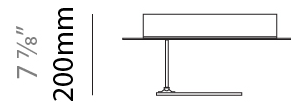

PETRA SURFACE

D42080- -

base number   Color   Finish
Temperature   Options

PROJECT
TYPE
SPECIFIER
QUANTITY
DATE

1. To build a product code in our configurator select the specify button on the base model # product page
2. To build a manual product code on this datasheet choose from the options listed below in blue font and add the suffix to the base model #

GENERAL

Series: Petra
Brand: Icone
Division: Design
Mounting Type: Surface
Mounting Location: Ceiling
Subcategory: Ambient

PHYSICAL

Shape: Square
Length (mm): 430
Length (in): 16 ¹⁵/₁₆
Width (mm): 430
Width (in): 16 ¹⁵/₁₆
Height (mm): 200
Height (in): 7 ⁷/₈
Light Distribution: Indirect
Fixture Finish: [ECO_SBR](#) / [ECO_WH1](#) / [ECR_BLK](#) / [ECR_SAL](#) / [ECR_SBR](#) / [EGL_BLK](#) / [EGL_RUS](#) / [EGL_WH1](#) / [ESI_SBR](#) / [SLA_SAL](#) / [WH1_RUS](#) / [WH1_SAL](#) / [WH1_WH1](#)
Fixture Material: Aluminum

ELECTRICAL

Lamp Type: LED
Input Wattage (W): 16
Total Output Wattage (W): 13.5
Dimming: Non-Dimmable / 0-10V Dimming
Driver Included: Yes
Driver Location: Integrated
Driver Type: Constant Current - 120Vac
Driver Class: Class 2
Input Voltage (V): 120
Constant Current (MA): 700

LED

Color Temperature (°K): 2700 / 3000
Nominal Lumen (lm): 2100
CRI: >90 CRI
Lamp Life (hrs): 50000

OPTICAL

RATINGS AND CERTIFICATIONS

Certified By: Certified for North American Standards
IP rating: IP20

430mm 16 ¹⁵/₁₆"