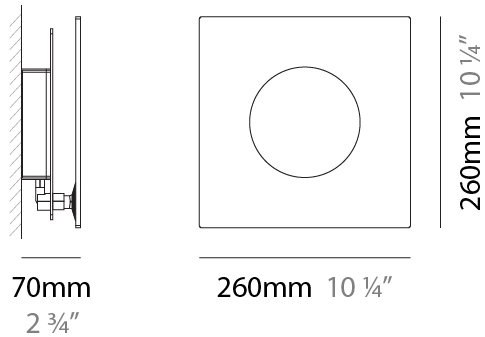

PETRA SURFACE

D43057- -

base number   Color   Finish
Temperature   Options

1. To build a product code in our configurator select the specify button on the base model # product page
2. To build a manual product code on this datasheet choose from the options listed below in blue font and add the suffix to the base model #

GENERAL

Series: Petra
Brand: Icone
Division: Design
Mounting Type: Surface
Mounting Location: Wall
Subcategory: Ambient

PHYSICAL

Shape: Square
Length (mm): 260
Length (in): 10 ¼
Width (mm): 70
Width (in): 2 ¾
Height (mm): 260
Height (in): 10 ¼
Light Distribution: Indirect
Fixture Finish: [ECO_SBR](#) / [ECO_WHI](#) / [ECR_BLK](#) / [ECR_SAL](#) / [ECR_SBR](#) / [EGL_BLK](#) / [EGL_RUS](#) / [EGL_WHI](#) / [ESI_SBR](#) / [SLA_SAL](#) / [WHI_RUS](#) / [WHI_SAL](#) / [WHI_WHI](#)
Fixture Material: Aluminum

ELECTRICAL

Lamp Type: LED
Input Wattage (W): 19.7
Total Output Wattage (W): 16.8
Dimming: Non-Dimmable / 0-10V Dimming
Driver Included: Yes
Driver Location: Integrated
Driver Type: Constant Current - Universal
Driver Class: Class 2
Input Voltage (V): 120
Constant Current (MA): 700

LED

Color Temperature (°K): [2700](#) / [3000](#)
Nominal Lumen (lm): 2598
CRI: >90 CRI
Lamp Life (hrs): 50000

OPTICAL

RATINGS AND CERTIFICATIONS

Certified By: Certified for North American Standards
IP rating: IP20

PROJECT
TYPE
SPECIFIER
QUANTITY
DATE